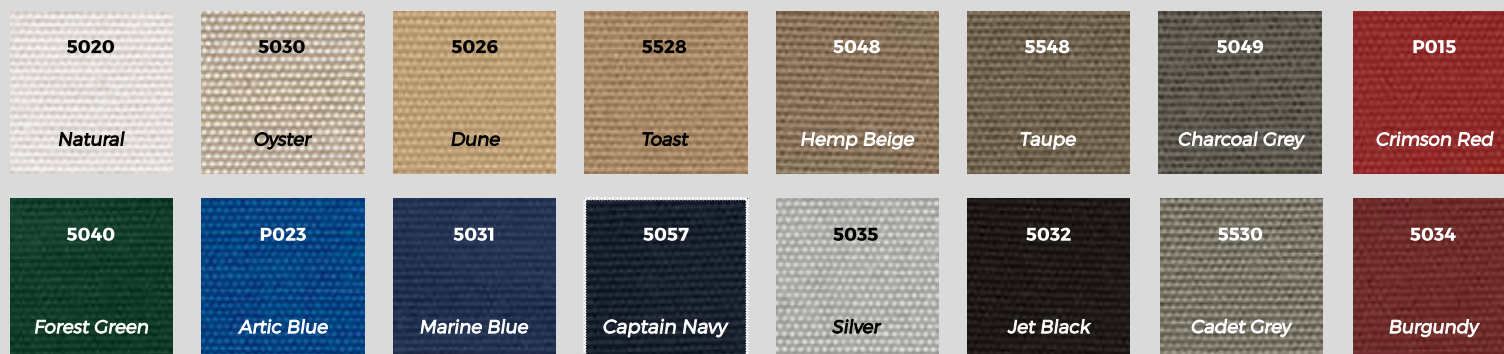

COLORI TELO DISPONIBILI • CANVAS AVAILABLE COLORS

**sunbrella® Plus**

Acrilico resinato *Resin coated acrylic*

**DICKSON® Sunworker**

Rete microforata *Micro-perforated net*

**MEHLER** Airtex® Classic *Poliestere resinato Resin coated polyester*  
TEXNOLOGIES